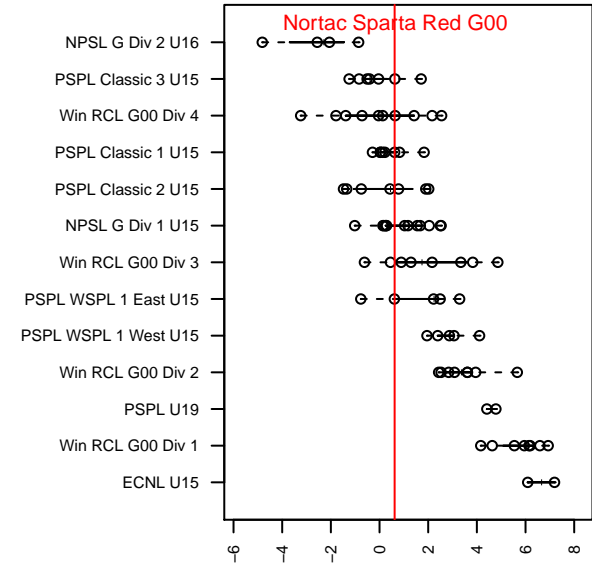

# Nortac Sparta Red G00

FC Tacoma  
 Tacoma, WA  
 G00 total strength=1184  
 attack=4.17 defense=3.44  
 fall league = PSPL Classic 1 U15

alt names used:  
 Nortac Sparta  
 Sparta G00 Red  
 NORTAC Sparta G00 Red  
 NORTAC SPARTA 00RED ()

Venues played:  
 2015 KCC GU15  
 2015 Blast Off GU15-16  
 2015 River Jam Samba U15  
 2015 PSPL Classic 1 U15  
 2015 WA Cup GU15 Gold/Silver U15

**Nortac Sparta Red G00**  
 Dots are actual minus expected GF (blue circles) and GA (red triangles).  
 Blue line is smoothed change in attack strength. Red is smoothed change in defense strength.

**attack and defense variance (black dot)  
relative to other teams  
and top 10 in region**

**attack and defense rating  
relative to others at age  
and all opponents in last 13 months**

**Performance relative to 13 month average**